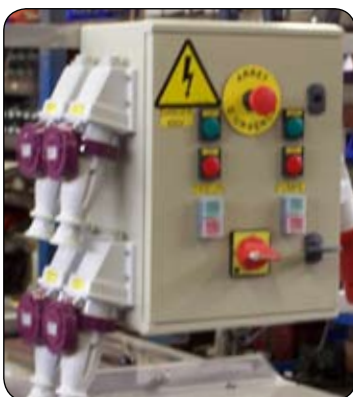

*Electric control unit with plugs.
(OPTIONAL)*