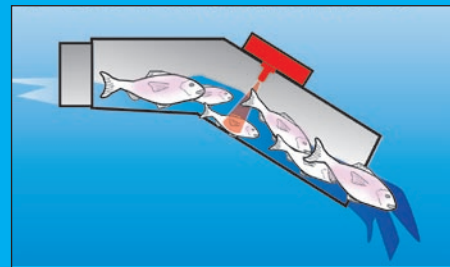

2 MODELS OF COUNTERS OFFERED :

PescaVision 30 for fish From 80g up to 800g *

PescaVision 50 for fish From 500g up to 4,5kg *

* On trouts / salmons

PescaVision
FISH COUNTER

3 PescaVision 30 with reception tank (option) connected to an Helios 30

2 PescaVision 50 with reception tank (option) connected to an Helios 50

The principle behind this counter is simple, a beam emitted by a LED crosses each of the channels. The fish that go through the beam give a counting pulse. Sizing sleeves ensure the fish pass through the beam one by one.