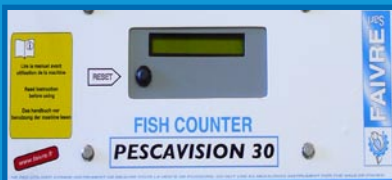

LCD display

Since 1988, many fish breeders have been using our C16 counter. Now PescaVision goes still further far.

It combines an unparalleled ease of use. They can be installed very rapidly.

The PescaVision models cover counting needs extending from 80g to 4,5kg.

It is designed to be placed at the outlet of the sorting system, thereby centralising the equipment and reducing the installation time. With this system, no more counters at the ends of the pipes.