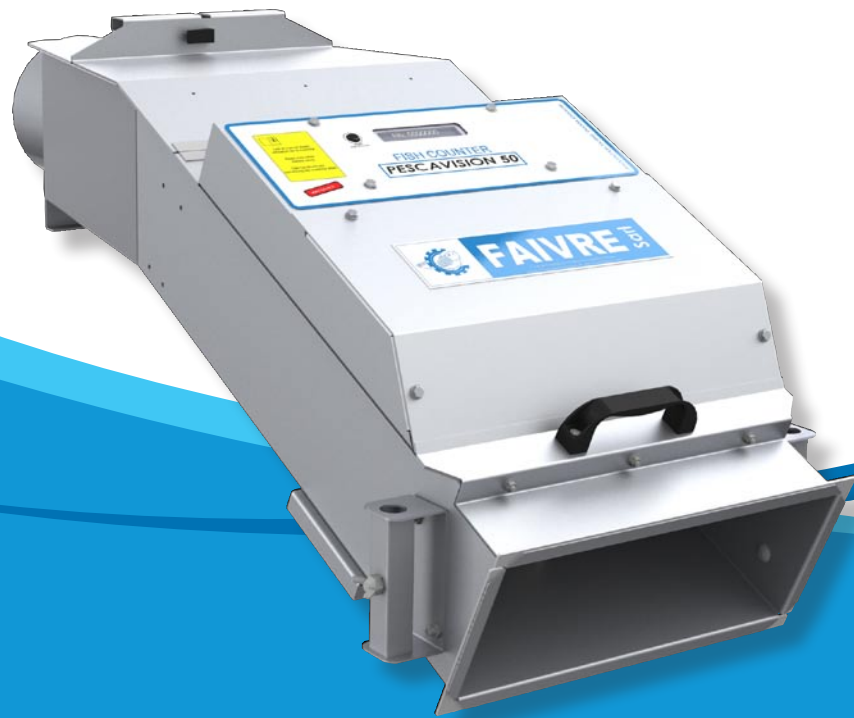

Fish counter

PescaViSiOn

FISH COUNTER

48 H
DISPLAY
MEMORY

Open cover PescaVision 30

LCD display

Since 1988, many fish breeders have been using our C16 counter. Now PescaVision goes still further far.

It combines an unparalleled ease of use. They can be installed very rapidly.

The PescaVision models cover counting needs extending from 80g to 4,5kg.

It is designed to be placed at the outlet of the sorting system, thereby centralising the equipment and reducing the installation time. With this system, no more counters at the ends of the pipes.

www.faivre.fr

Model of Counter PescaVision	30	30-S	50	50S
Fish species	Trouts Salmons	Bass/Bream/Tilapia/ Carps/perch	Trouts Salmons	Bass/Bream/Tilapia/ Carps/perch
Fish from	80g to 800g	80g to 500gr	500g to 4,5kg	500g to 3kg
Capacity (maxi)	3T/h	3T/h	4T/h	4T/h
Channels number	4	4	2	2
Channels width	100mm	100mm	200mm	200mm
Connection diameter	160mm	160mm	200mm	200mm
Accuracy	+/- 98%	+/- 98%	+/-98%	+/-98%
Dimensions	1,3x0,4x0,5m		1,5x0,5x0,6	
Weight	25kg		23kg	
Voltage	24v		24v	
Sécurité : delivery with 220V/24V transformer				
References	P30	P30S	P50	P50S

2 PescaVision 50 with reception tank (option) connected to an Helios 50

The principle behind this counter is simple, a beam emitted by a LED crosses each of the channels. The fish that go through the beam give a counting pulse. Sizing sleeves ensure the fish pass through the beam one by one.